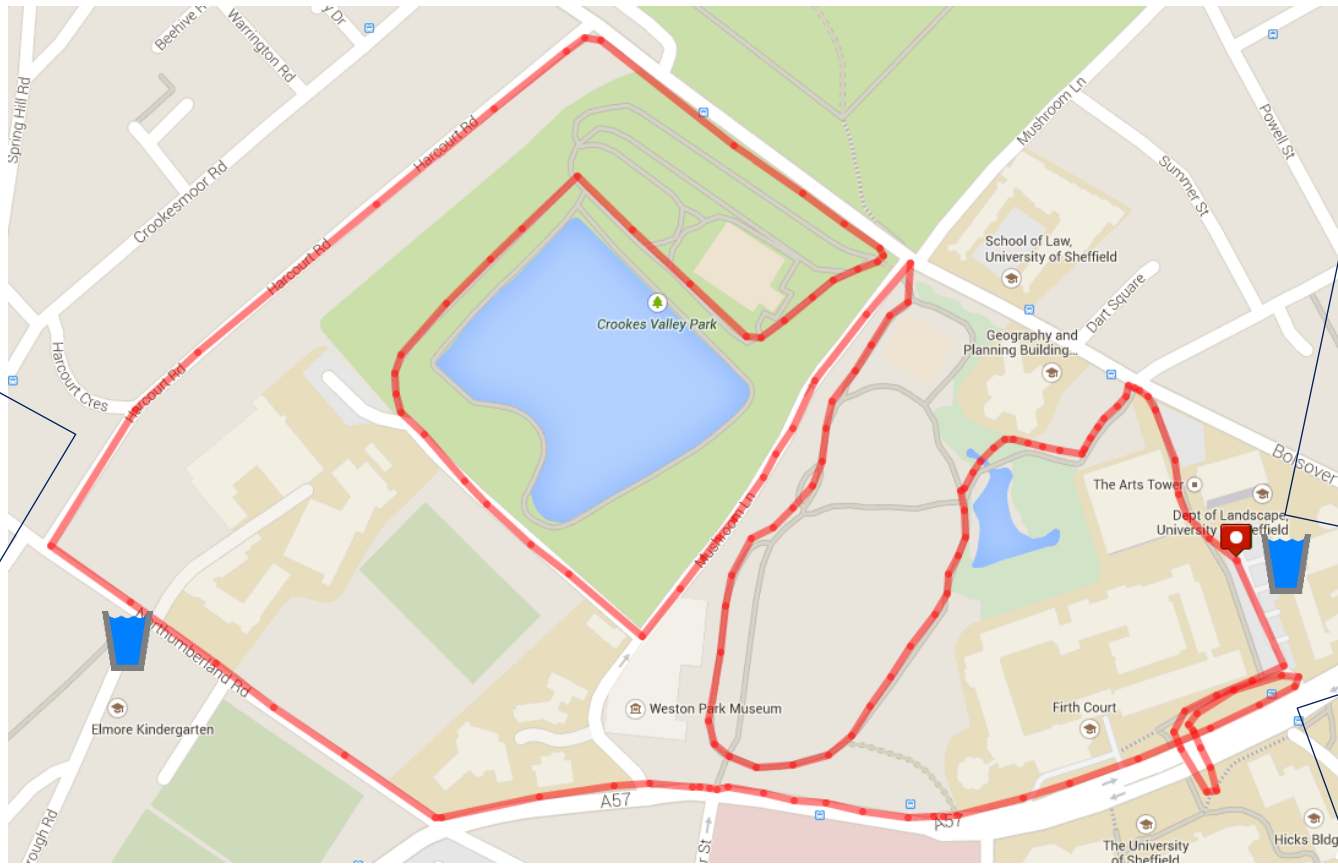

Sheffield VARSITY 10K

Sheffield Varsity 10k 2015 Race Route

The three lap route will take you through two of Sheffield's most scenic parks, Western Park and Crookes Valley Park. Runners then tackle the short but steep Harcourt Road hill before looping around back to the Arts Tower.

The short but steep Harcourt Road Hill

Race HQ start and finish at the University of Sheffield Arts Tower

At the end of laps one and two, loop around under the concourse and past the front of the Students' Union. At the end of lap three head straight for the finish line.

 Water Station